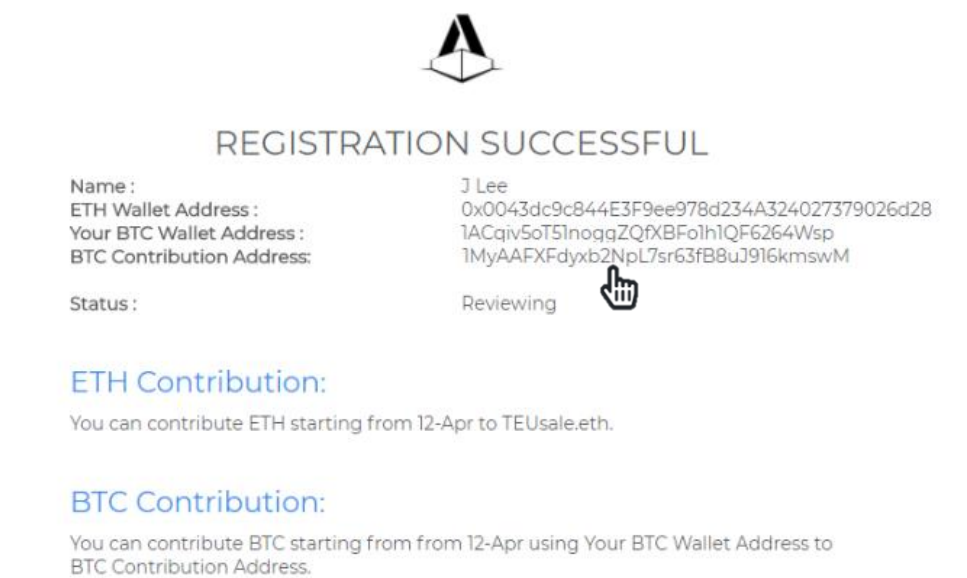

Step 5: Send your BTC to the “BTC Contribution Address” by your favourite wallet.

Reminder:

Please make sure you can access to your “ETH Wallet Address” as you will need to use this wallet to collect the TEU token.